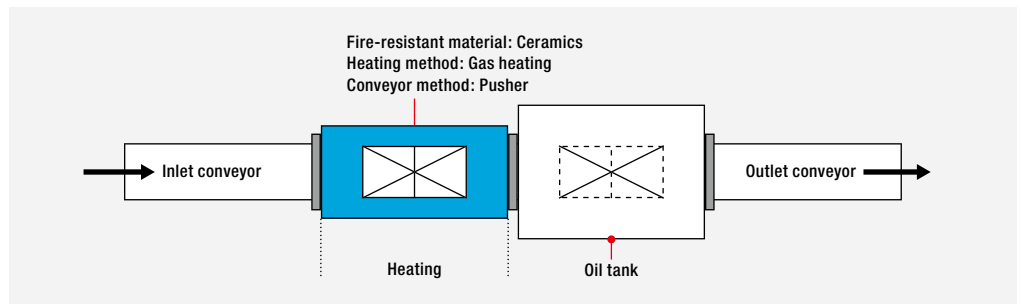

TKM Series Heat Treatment Furnace

FEATURES

- Saves energy by using high-efficiency regeneration gas burners.
- Reduces CO₂ emissions by more than 30% to improve environmental performance.
- Shortens total lead time by 20%.
- Significantly reduces furnace surface temperature by using a new heat-insulated structure.

SPECS

Model	External dimensions (mm)			Furnace usable dimensions (mm)		
	Overall length	Overall width	Overall height	Length	Width	Height
TKM-40ERT	6980	2550	3460	915	510	450
TKM-80ERT	8240	2600	3650	1220	660	600
TKM-100ERT	8810	2810	4140	1220	760	650
TKM-120ERT	9500	2810	4310	1220	760	750

Normal temperature (°C)	Power requirements (kW)*		Capacity for one treatment process (kg) (Gross weight)
	Heating chamber	Oil bath	
930	40	36	320
930	80	48	550
930	100	60	720
930	120	72	820

* For oil baths, the power requirements are the amounts of power required for hot quenching processes.

STRUCTURE

DOWA

DOWA THERMOTEC CO., LTD.

Nagoya Headquarters
19-1 Ukishimacho, Mizuho-ku
Nagoya-shi, Aichi 467-0854
Tel: 052-693-0800, Fax: 052-693-0682

Ota Plant
997-20 Wakiyacho
Ota-shi, Gunma 373-0031
Tel: 0276-32-5800, Fax: 0276-32-5820

Mohka Plant
17 Kinugaoka
Mohka-shi, Tochigi 321-4367
Tel: 0285-82-7131, Fax: 0285-84-2029

Yokohama Business Office/Kanto PE
3977-1 Ikenobecho, Tsuzuki-ku
Yokohama-shi, Kanagawa 224-0053
Tel: 045-929-0180, Fax: 045-937-7203

Hamamatsu Plant
2-27-1 Aoinishi, Naka-ku
Hamamatsu-shi, Shizuoka 433-8111
Tel: 053-436-5501, Fax: 053-437-0335

Hamamatsu-kita Plant
5-2-1 Somejidai, Hamakita-ku
Hamamatsu-shi, Shizuoka 434-0046
Tel: 053-586-8041, Fax: 053-586-8057

Handa Plant
1-12 Shiohicho,
Handa-shi, Aichi 475-0032
Tel: 0569-29-4861, Fax: 0569-29-4871

Chuseibu PE
1-25-1 Kakimotocho
Toyota-shi, Aichi 471-0855
Tel: 0565-28-1469, Fax: 0565-29-0907

Shiga Plant
1848-10 Shimoda
Konan-shi, Shiga 520-3201
Tel: 0748-75-1991, Fax: 0748-75-2596