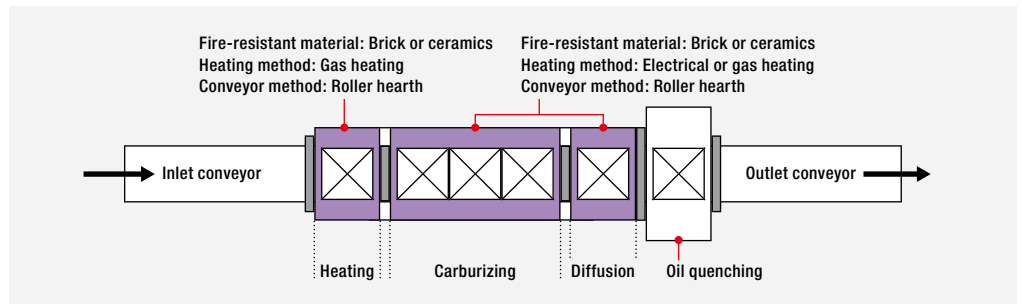

S-TKM Series Heat Treatment Furnace

FEATURES

- Compact and slim continuous furnace designed to save space.
- Demonstrates productivity that is approximately three times that of conventional batch furnaces.
- Significantly reduces heating energy costs.

SPECS

Model	External dimensions (mm)			Furnace usable dimensions (mm)			
	Overall length	Overall width	Overall height	Length	Width	Overall height	
STKM 80	6876	3000	5074	615 x 5 = 3075	660	600	
STKM 100	6910	2900	6257	615 x 5 = 3075	760	720	
Heating method*						Normal temperature	Total weight per tray
Heating		Carburizing		Quenching			
G	E	G	E	G	E		
○	×	○	○	○	○	930	275
○	×	○	○	○	○	930	360

* Heating method: "G" and "E" respectively stand for gas heating and electrical heating.

STRUCTURE

DOWA

DOWA THERMOTECH CO., LTD.

Nagoya Headquarters
19-1 Ukishimacho, Mizuho-ku
Nagoya-shi, Aichi 467-0854
Tel: 052-693-0800, Fax: 052-693-0682

Ota Plant
997-20 Wakiyacho
Ota-shi, Gunma 373-0031
Tel: 0276-32-5800, Fax: 0276-32-5820

Mohka Plant
17 Kinugaoka
Mohka-shi, Tochigi 321-4367
Tel: 0285-82-7131, Fax: 0285-84-2029

Yokohama Business Office/Kanto PE
3977-1 Ikenobecho, Tsuzuki-ku
Yokohama-shi, Kanagawa 224-0053
Tel: 045-929-0180, Fax: 045-937-7203

Hamamatsu Plant
2-27-1 Aoinishi, Naka-ku
Hamamatsu-shi, Shizuoka 433-8111
Tel: 053-436-5501, Fax: 053-437-0335

Hamamatsu-kita Plant
5-2-1 Somejidai, Hamakita-ku
Hamamatsu-shi, Shizuoka 434-0046
Tel: 053-586-8041, Fax: 053-586-8057

Handa Plant
1-12 Shiohicho,
Handa-shi, Aichi 475-0032
Tel: 0569-29-4861, Fax: 0569-29-4871

Chuseibu PE
1-25-1 Kakimotocho
Toyota-shi, Aichi 471-0855
Tel: 0565-28-1469, Fax: 0565-29-0907

Shiga Plant
1848-10 Shimoda
Konan-shi, Shiga 520-3201
Tel: 0748-75-1991, Fax: 0748-75-2596