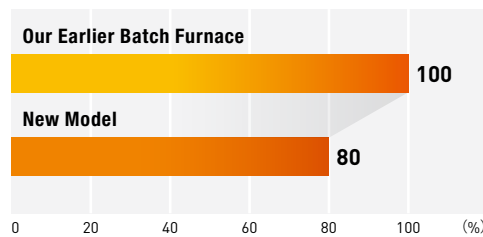

20% reduction (approximate) in space requirements*

Use of the latest technologies for the heating method, conveyor system, body structure, etc. has reduced installation space requirements by approximately 20%.