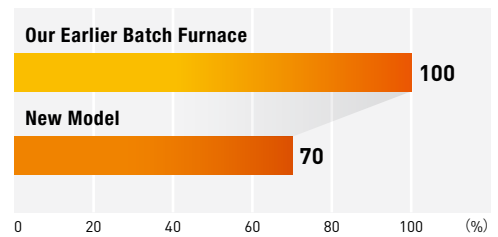

30% reduction (approximate) in CO₂ emissions*

Reduced energy consumption and a remodeled furnace structure has reduced CO₂ emissions by approximately 30% as compared to those of conventional models.