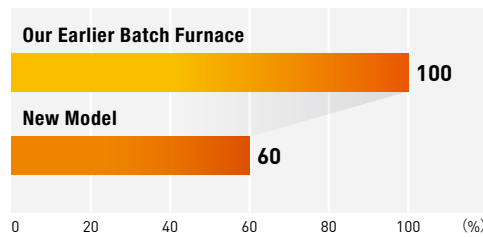

Hybrid Type Continuous Gas Carburizing Furnace

FEATURES

- Reduces energy costs by approximately 40%.
- Reduces CO₂ emissions per unit weight by approximately 30%.
- Shortens the furnace lead time by approximately 10%.
- Reduces space requirements by approximately 20%.

BENEFITS

*Compared to our earlier batch furnaces

40% reduction in energy costs*

Energy consumption has been significantly reduced by using high-efficiency regeneration gas burners in the heating zone.