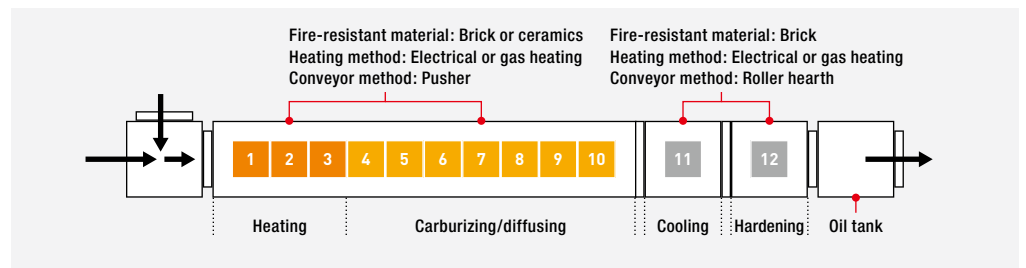

Reduced energy consumption and a remodeled furnace structure has reduced CO₂ emissions by approximately 30% as compared to those of conventional models.

20% reduction (approximate) in space requirements*

Use of the latest technologies for the heating method, conveyor system, body structure, etc. has reduced installation space requirements by approximately 20%.

STRUCTURE

DOWA

DOWA THERMOTEC CO., LTD.

Nagoya Headquarters
19-1 Ukishimacho, Mizuho-ku
Nagoya-shi, Aichi 467-0854
Tel: 052-693-0800, Fax: 052-693-0682