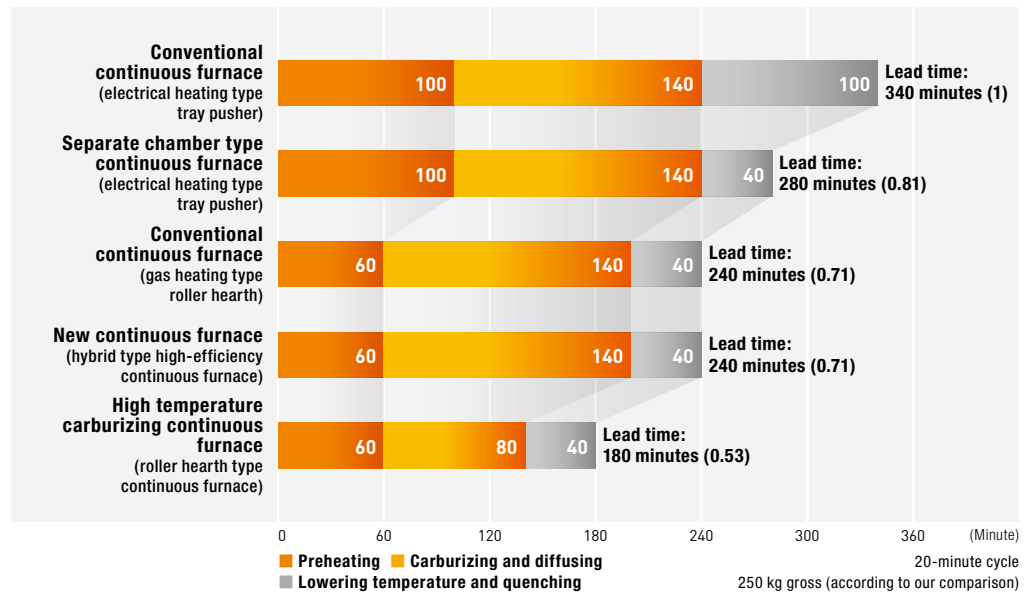

Roller Hearth Type Continuous High-temperature Carburizing and Quenching Furnace

FEATURES

- Shortens the lead time to reduce treatment costs.
- Facilitates high carbon concentration carburizing.
- Assures quality that is equal or superior to that provided by conventional carburizing methods.

BENEFITS

*Compared to our earlier batch furnaces

Significantly shortened lead time

Use of large-capacity regeneration gas burners and a large-airflow diffusing fan provides the ability to create a uniform, rapid temperature rise and minimized temperature distribution. This shortens the carburizing time, which significantly reduces treatment costs.

Track record of shortening the lead time of continuous furnaces